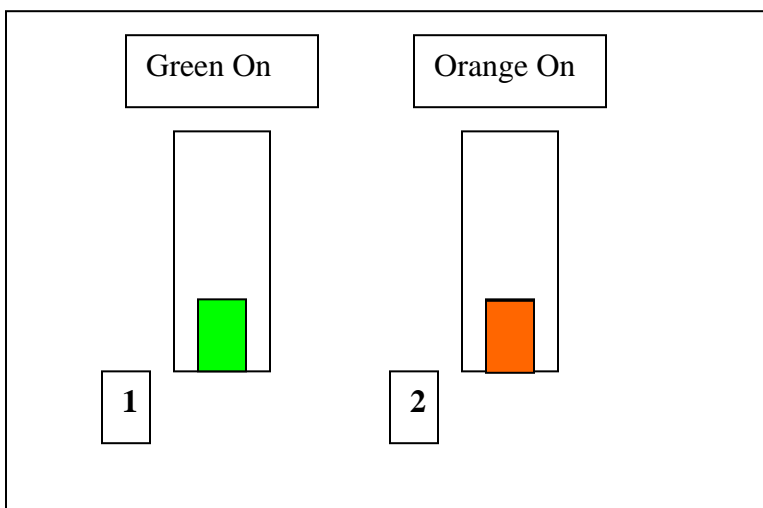

New VGA switch boxes

Both Green lights on will project the computer screen on the projector and computer screen.

Orange light on 1 and Green light on 2 will show the document camera briefly on the computer screen and the computer image on the projector. If the document camera isn't on, the computer screen will not show anything. The computer screen goes into power save mode shortly after showing the document camera because it isn't recognizing the input.

Both Orange lights on will project the document camera on both the computer screen and the projector screen. If the document camera is not on, the computer will not project anything to the computer screen or projector. The computer screen goes into power save mode shortly after showing the document camera because it isn't recognizing the input.

Green light on 1 and Orange light on 2 will show the document camera on the projector screen and the computer image on the computer screen. If the document camera isn't on, the projector screen will not show anything.