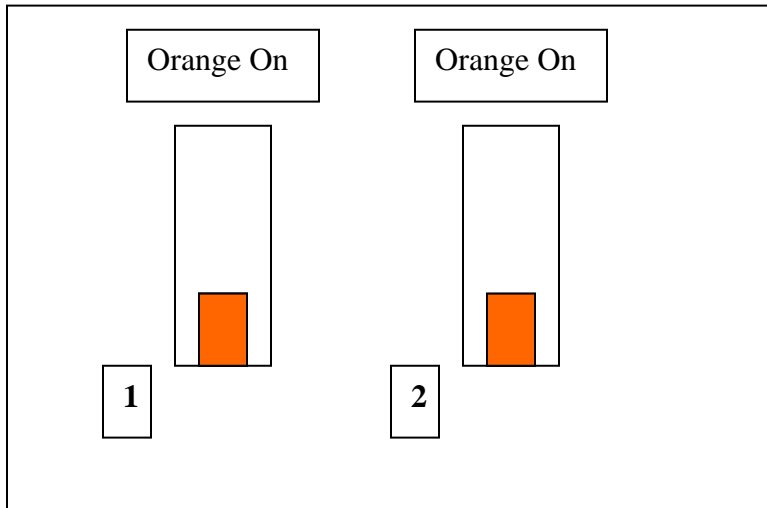

New VGA switch boxes

Both Green lights on will project the computer screen on the projector and computer screen.

Orange light on 1 and Green light on 2 will show the document camera briefly on the computer screen and the computer image on the projector. If the document camera isn't on, the computer screen will not show anything. The computer screen goes into power save mode shortly after showing the document camera because it isn't recognizing the input.

Both Orange lights on will project the document camera on both the computer screen and the projector screen. If the document camera is not on, the computer will not project anything to the computer screen or projector. The computer screen goes into power save mode shortly after showing the document camera because it isn't recognizing the input.

Green light on 1 and Orange light on 2 will show the document camera on the projector screen and the computer image on the computer screen. If the document camera isn't on, the projector screen will not show anything.