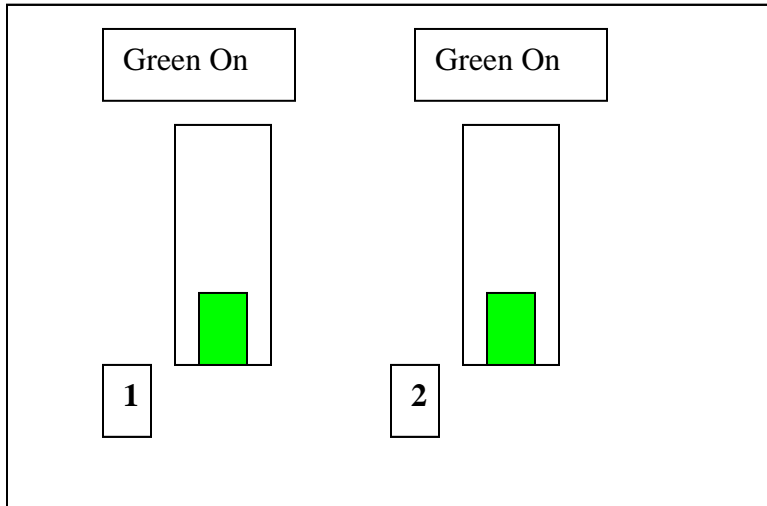

New VGA switch boxes

Both Green lights on will project the computer screen on the projector and computer screen.

Orange light on 1 and Green light on 2 will show the document camera briefly on the computer screen and the computer image on the projector. If the document camera isn't on, the computer screen will not show anything. The computer screen goes into power save mode shortly after showing the document camera because it isn't recognizing the input.

Both Orange lights on will project the document camera on both the computer screen and the projector screen. If the document camera is not on, the computer will not project anything to the computer screen or projector. The computer screen goes into power save mode shortly after showing the document camera because it isn't recognizing the input.

Green light on 1 and Orange light on 2 will show the document camera on the projector screen and the computer image on the computer screen. If the document camera isn't on, the projector screen will not show anything.