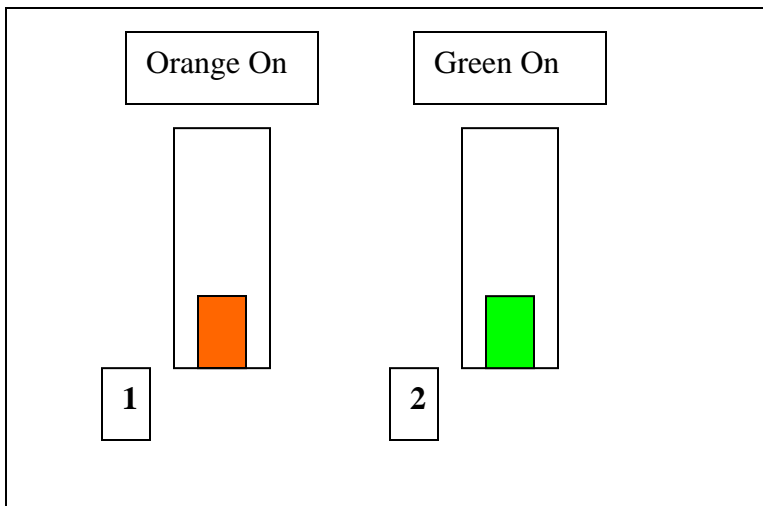

New VGA switch boxes

Both Green lights on will project the computer screen on the projector and computer screen.

Orange light on 1 and Green light on 2 will show the document camera briefly on the computer screen and the computer image on the projector. If the document camera isn't on, the computer screen will not show anything. The computer screen goes into power save mode shortly after showing the document camera because it isn't recognizing the input.

Both Orange lights on will project the document camera on both the computer screen and the projector screen. If the document camera is not on, the computer will not project anything to the computer screen or projector. The computer screen goes into power save mode shortly after showing the document camera because it isn't recognizing the input.

Green light on 1 and Orange light on 2 will show the document camera on the projector screen and the computer image on the computer screen. If the document camera isn't on, the projector screen will not show anything.