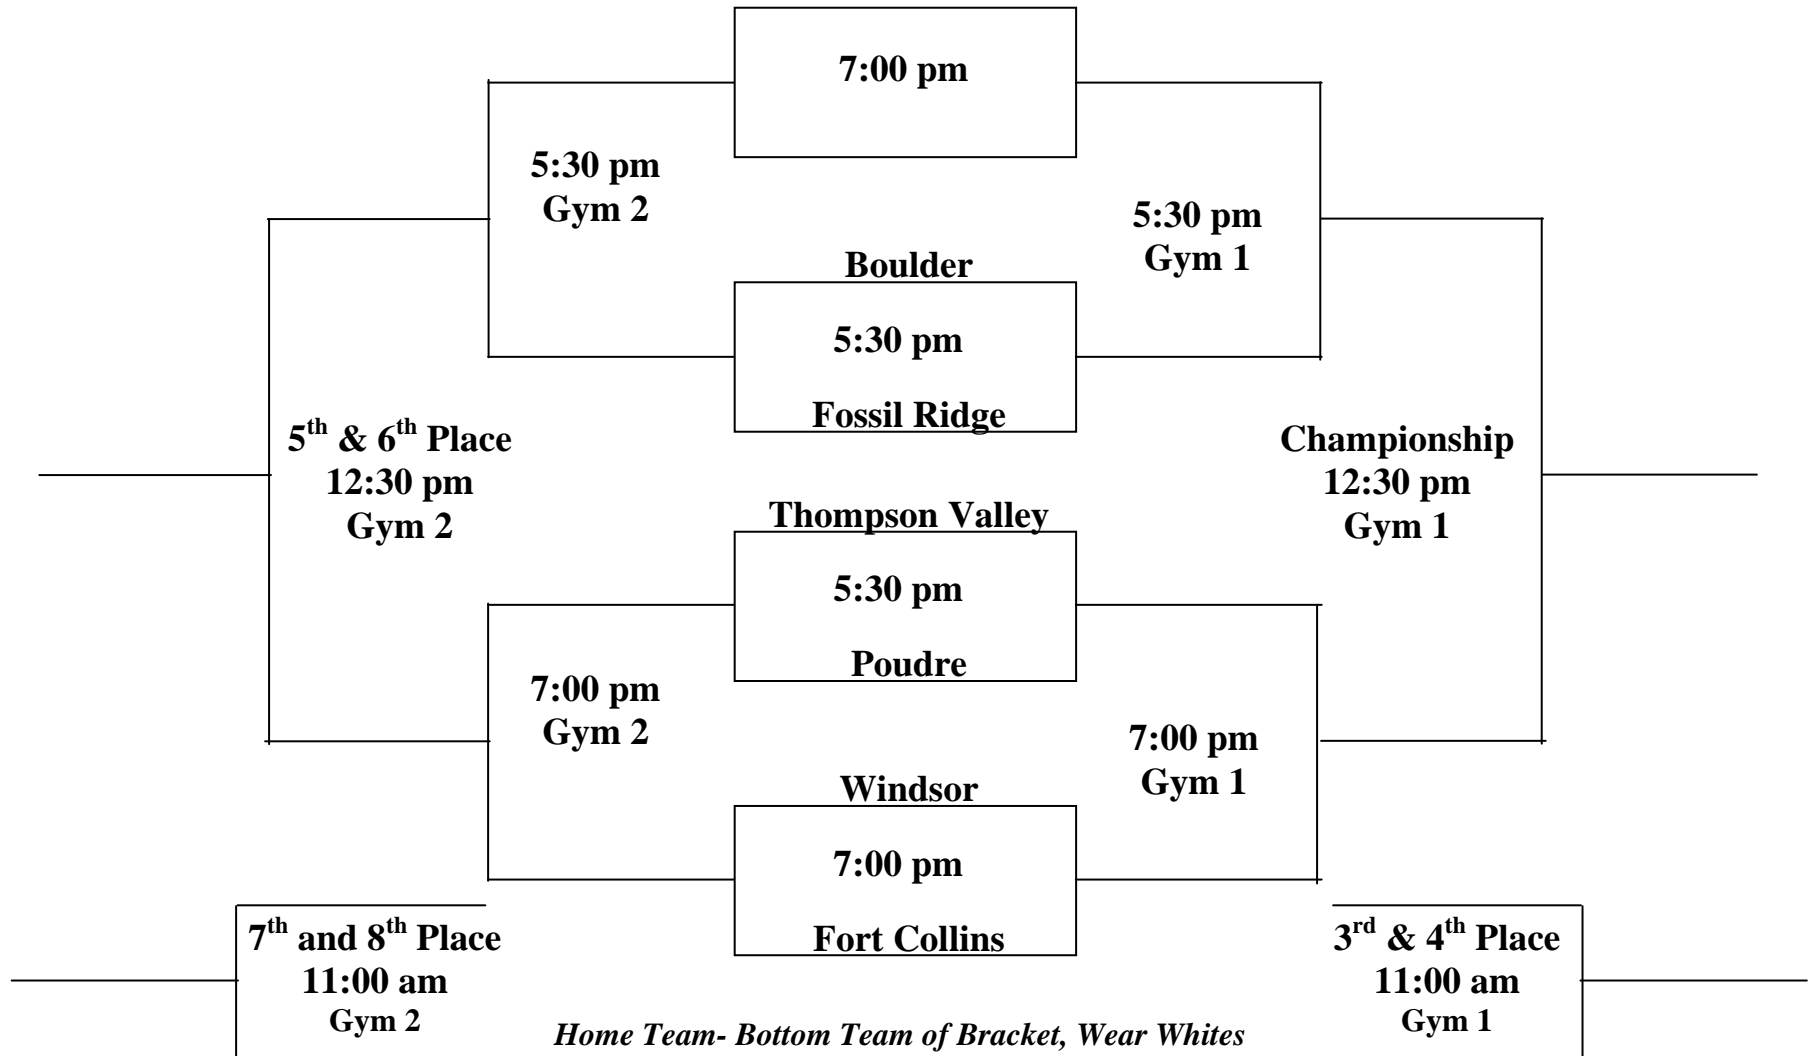

## 2008 Northern Colorado Challenge

Sat, 12/6  
Fossil Ridge

Wed, 12/3  
Fossil Ridge

**C Team Bracket**  
12/1 Home Site

Wed, 12/3  
Fossil Ridge

Sat, 12/6  
Fossil Ridge

*Loser in the bottom of the bracket is home team for 3<sup>rd</sup> and 4<sup>th</sup> place game and 7<sup>th</sup> and 8<sup>th</sup> place game.*

**2008 Northern Colorado Challenge**

*Home Team- Bottom Team of Bracket, Wear Whites*

*Loser in the bottom of the bracket is home team for 3<sup>rd</sup> and 4<sup>th</sup> place game and 7<sup>th</sup> and 8<sup>th</sup> place game. Losers will play at 5:30pm and winners will play at 7:00pm on Wednesday. Cross over games on Saturday.*