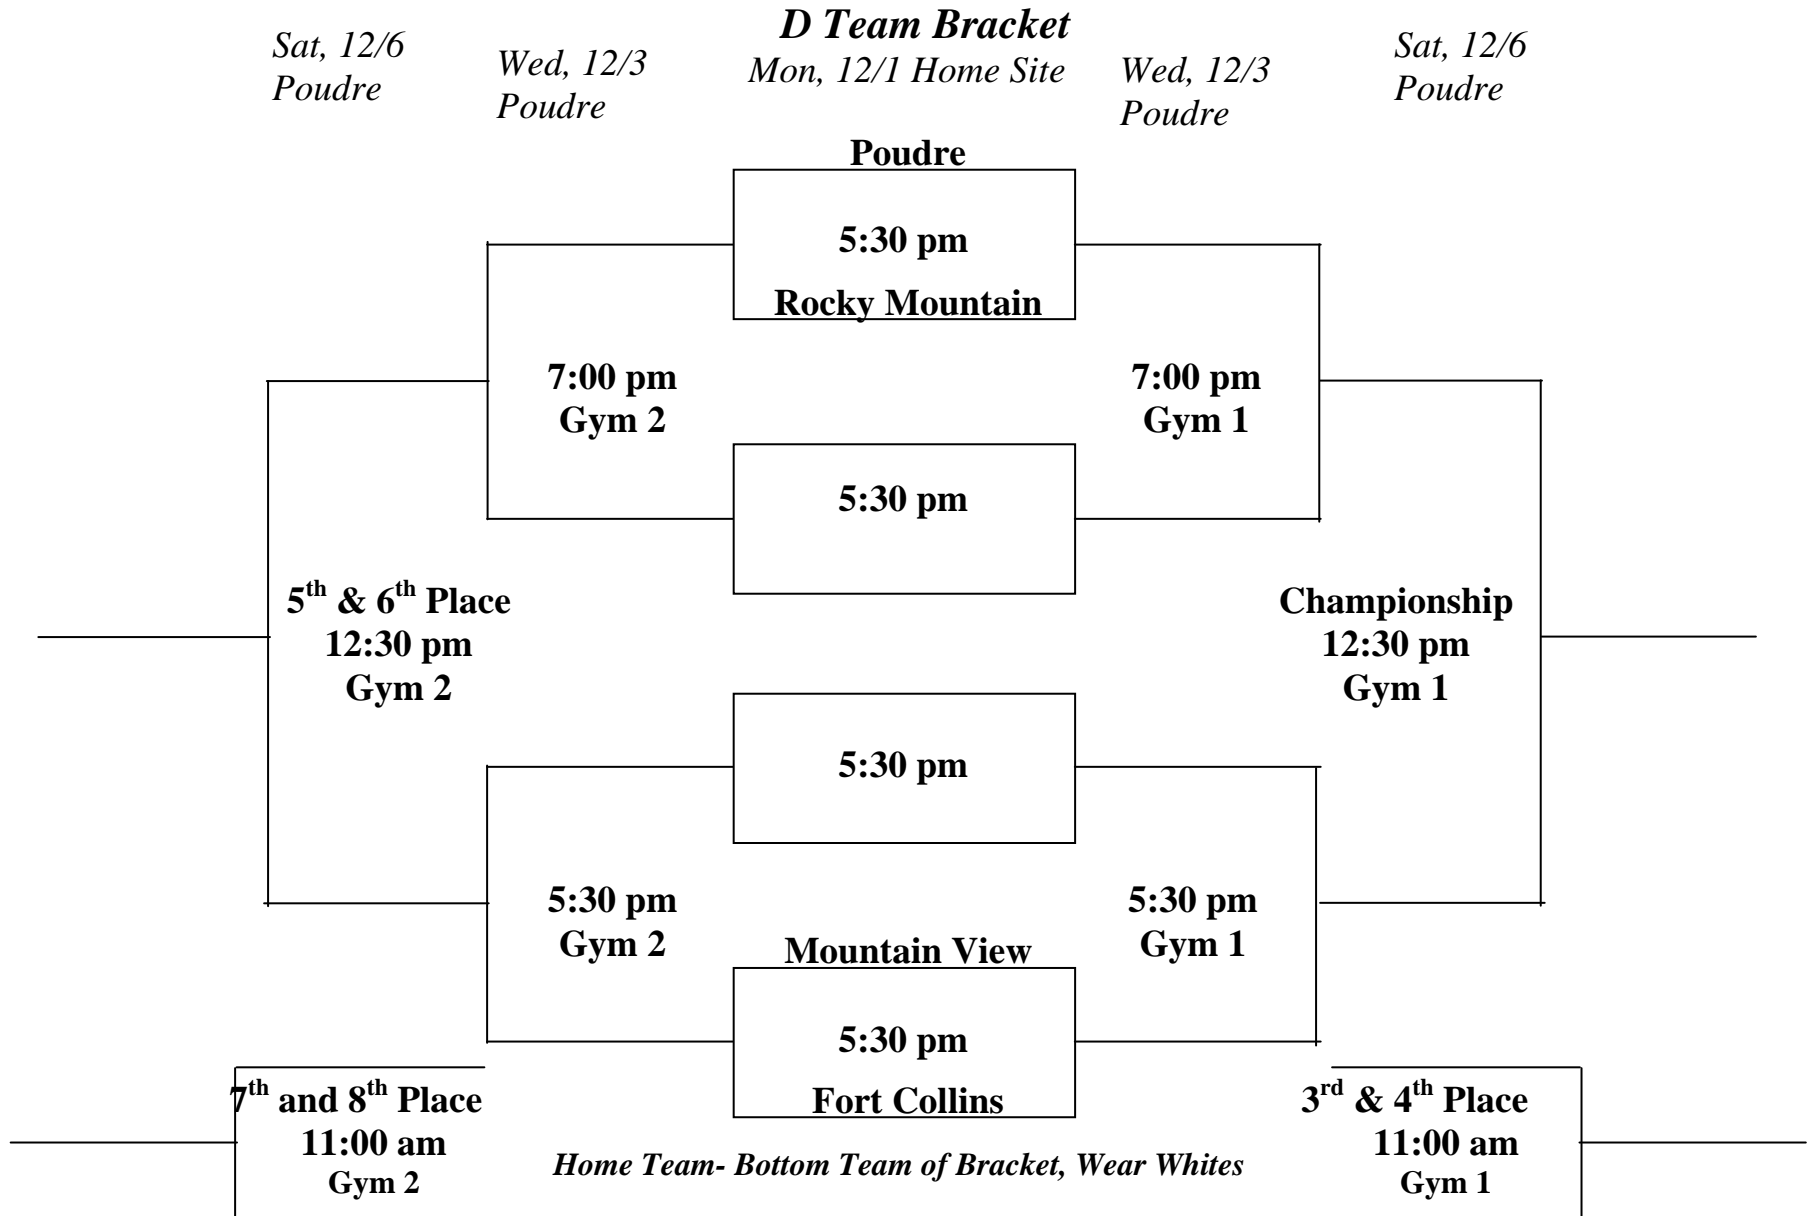

## 2008 Northern Colorado Challenge

Sat, 12/6  
Fossil Ridge

Wed, 12/3  
Fossil Ridge

**C Team Bracket**  
12/1 Home Site

Wed, 12/3  
Fossil Ridge

Sat, 12/6  
Fossil Ridge

*Loser in the bottom of the bracket is home team for 3<sup>rd</sup> and 4<sup>th</sup> place game and 7<sup>th</sup> and 8<sup>th</sup> place game.*

**2008 Northern Colorado Challenge**

*Home Team- Bottom Team of Bracket, Wear Whites*

*Loser in the bottom of the bracket is home team for 3<sup>rd</sup> and 4<sup>th</sup> place game and 7<sup>th</sup> and 8<sup>th</sup> place game. Losers will play at 5:30pm and winners will play at 7:00pm on Wednesday. Cross over games on Saturday.*